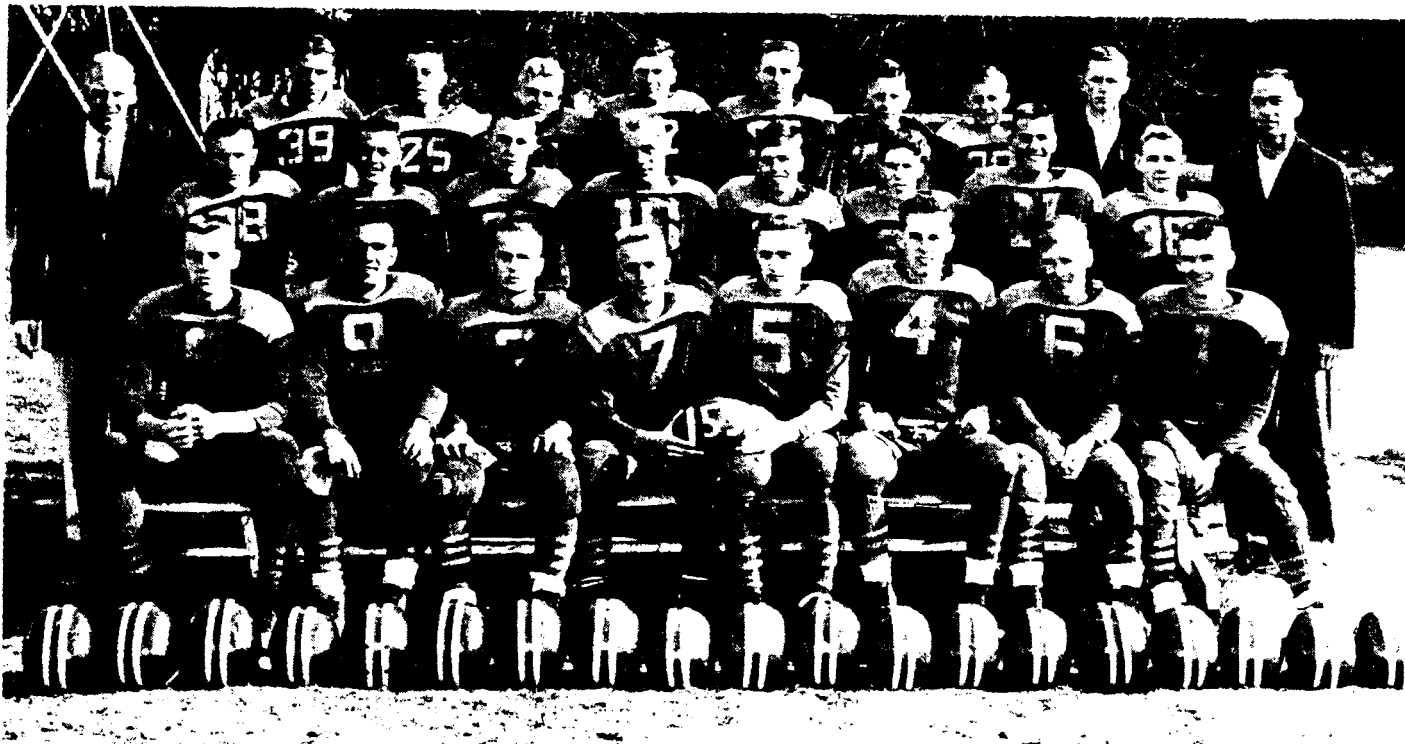

55 Football 56

ROW 1: Richard Hollerud, Paul Anderson, Jerry Dahl, Tom Knudsen, Lawrence Jensen, Carlton Reuter, Bob Jochimsen, Ronnie Peters.

ROW 2: Coach Forsmark, Nyles Pederson, Dave Wold, Fred Nelson, Art Mumm, Carroll Lenz, Charles Winter, Rodney Golberg, Richard Block, Asst' Coach Carlson.

ROW 3: Kenny Hays, Myron Morgan, Bob Peters, Charles Truckenmiller, Richard Anderson, Reuben Murphy, Robert Anderson, Manager Mac Soderquist, (absent) Harry Eggers.