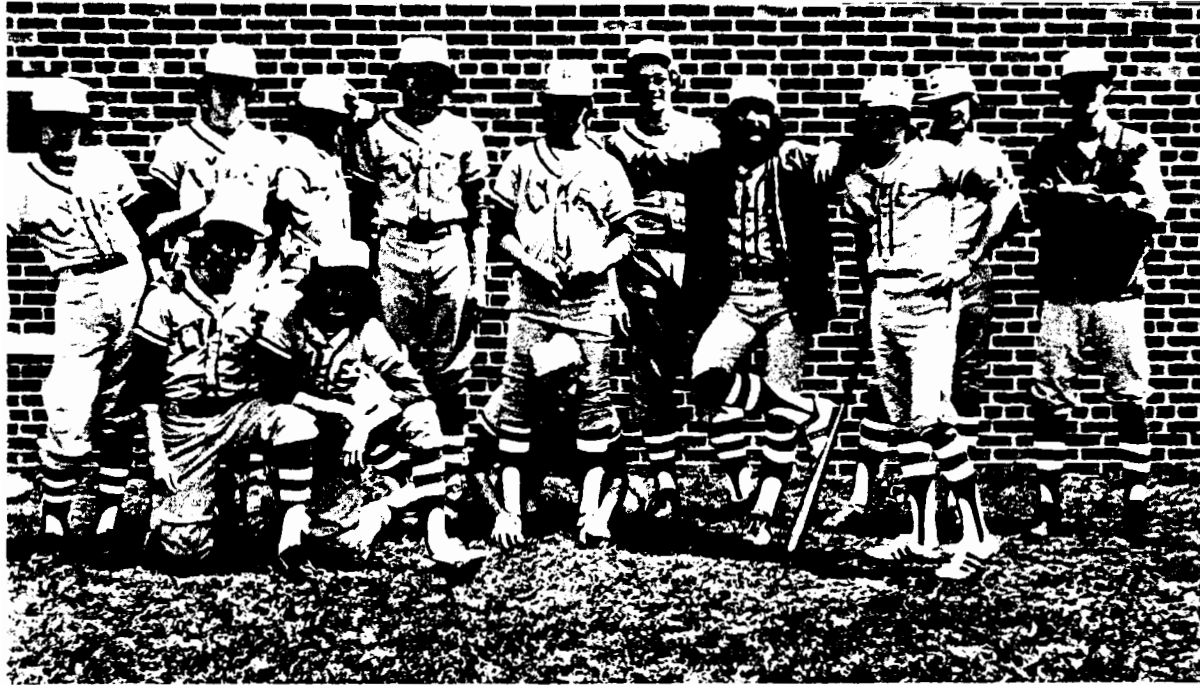

1975 BASEBALL

Left to right; Standing: Duane Heneman, Christy Murphy, Jim Berg, Randy Fett, Greg Bell, Tony Mudra, Mike Taylor, Dwight Denisen, Joel Nelson, Dick Graddy. Kneeling: Jeff Meyer, Jim Wilson, Jim Johnson.