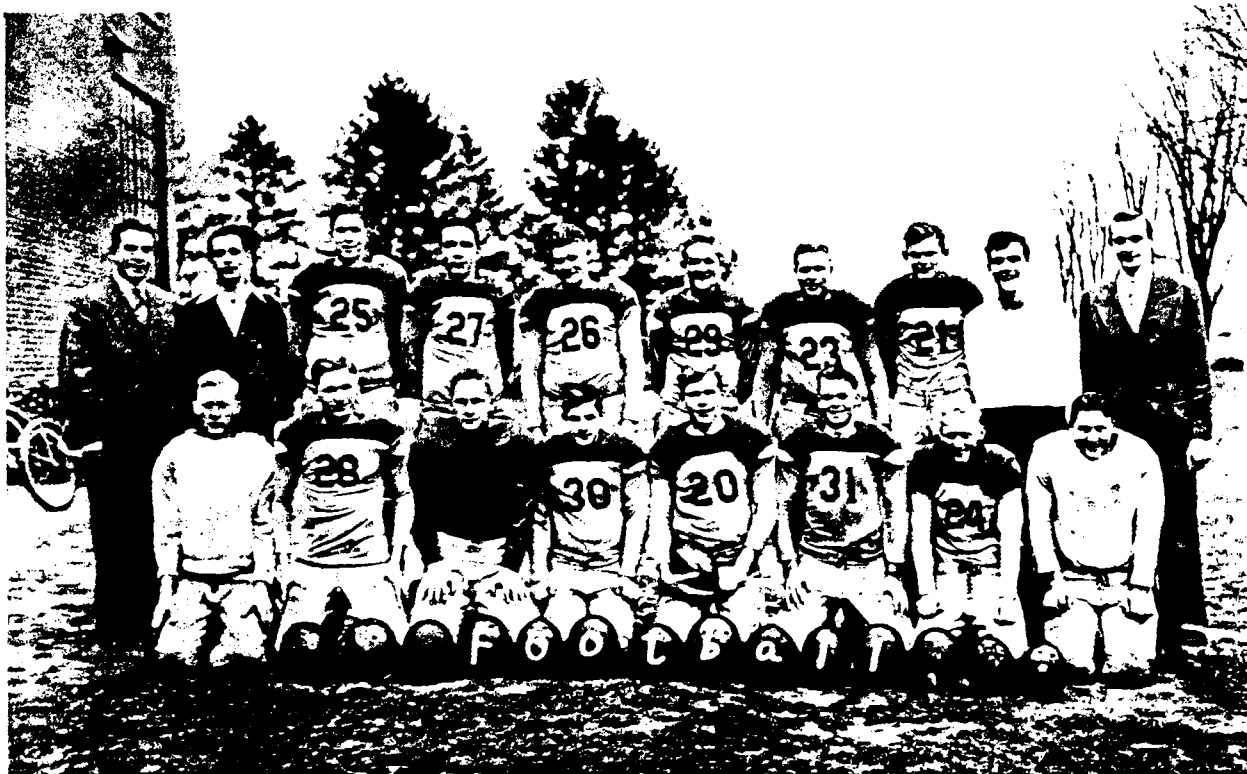

TOP ROW: Left to Right: Assistant Coach, Robert Carruthers, Roger Krause, Bud Cook, Clif Schroeder, Eugene Myhre, Ward Huff, John Perkins, Bob Helfritz, Jim Conner, Coach Allan Wold.
BOTTOM ROW: Ronald Nelson, DeWayne Murphy, Donald Sogge, Bill Bell, Captain Dave Nelson, Ken Hollerud, Walt Nelson, David Penning.
Missing, Maynard Penning.

1949-50

A squad of twenty-two boys reported to practice under able guidance of Mr. Allen Wold, who was assisted by Mr. Robert Carruthers. The Lions boasted of a big, fast team, which was very hard to stop.

The team posted a very impressive record of five wins against one defeat. The defeat came at the hands of Emmons, but was later avenged in a return game by a 36-0 trouncing.

The best game of the year was played at Elkton. Trailing 24-8 at half-time the Lions came roaring back to win 32-31.

Graduates from this year's team include Dave Nelson, Maynard Penning, Bill Bell, Roger Krause, Jim Conner, Carlton Cook, John Perkins, Clifford Schroeder, Bob Helfritz.

OPPONENTS	WE	THEY
Elkton	14	12
Emmons	14	26
Rose Creek	45	0
Elkton	32	31
Rose Creek	36	0
Emmons	36	0
	<u>177</u>	<u>69</u>