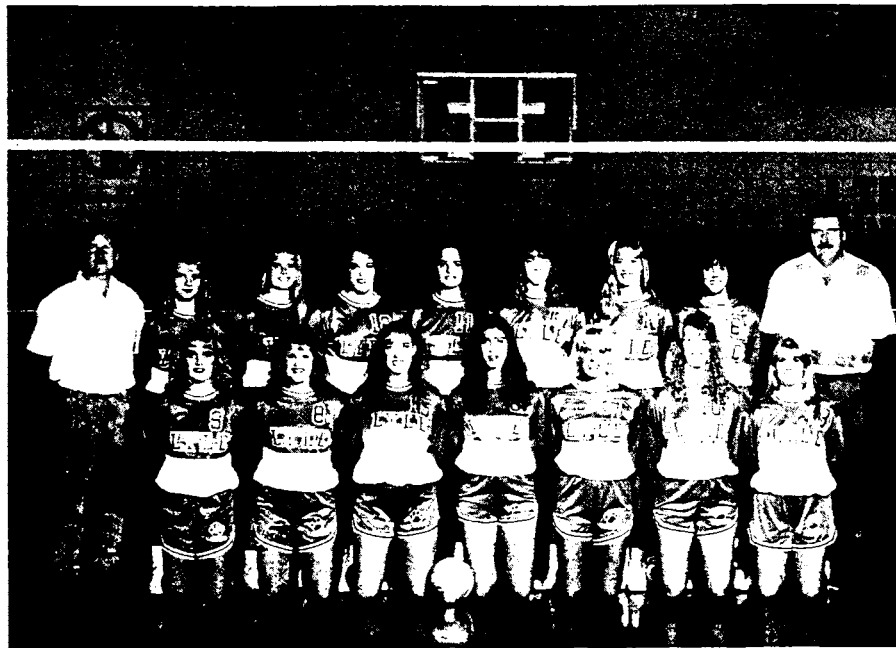

Varsity Row 1: Tara Kenyon, Laura Chaffee, Alisha Baldner, Erin Ransom, Hilary Austinson, Alison Cooling, Sarah Helgeson. Row 2: Coach Don Brinkman, Kristin Freese, Jessica Krulish, Janae Koopal, Shannon Price, Andrea Rohne, Tammy Jutzi, Kerri Goslee, Asst. Coach Carl Ellis.

"The 1993 volleyball season was one with many ups and downs. It was a slow start but a strong finish with five straight victories."

"Lion volleyball says goodbye to four hardworking seniors: Alison Cooling, Kerri Goslee, Tara Kenyon, Shannon Price. Good Luck girls!"

"I want to thank everyone involved with our program, I look forward to next season."

-Coach Brinkman