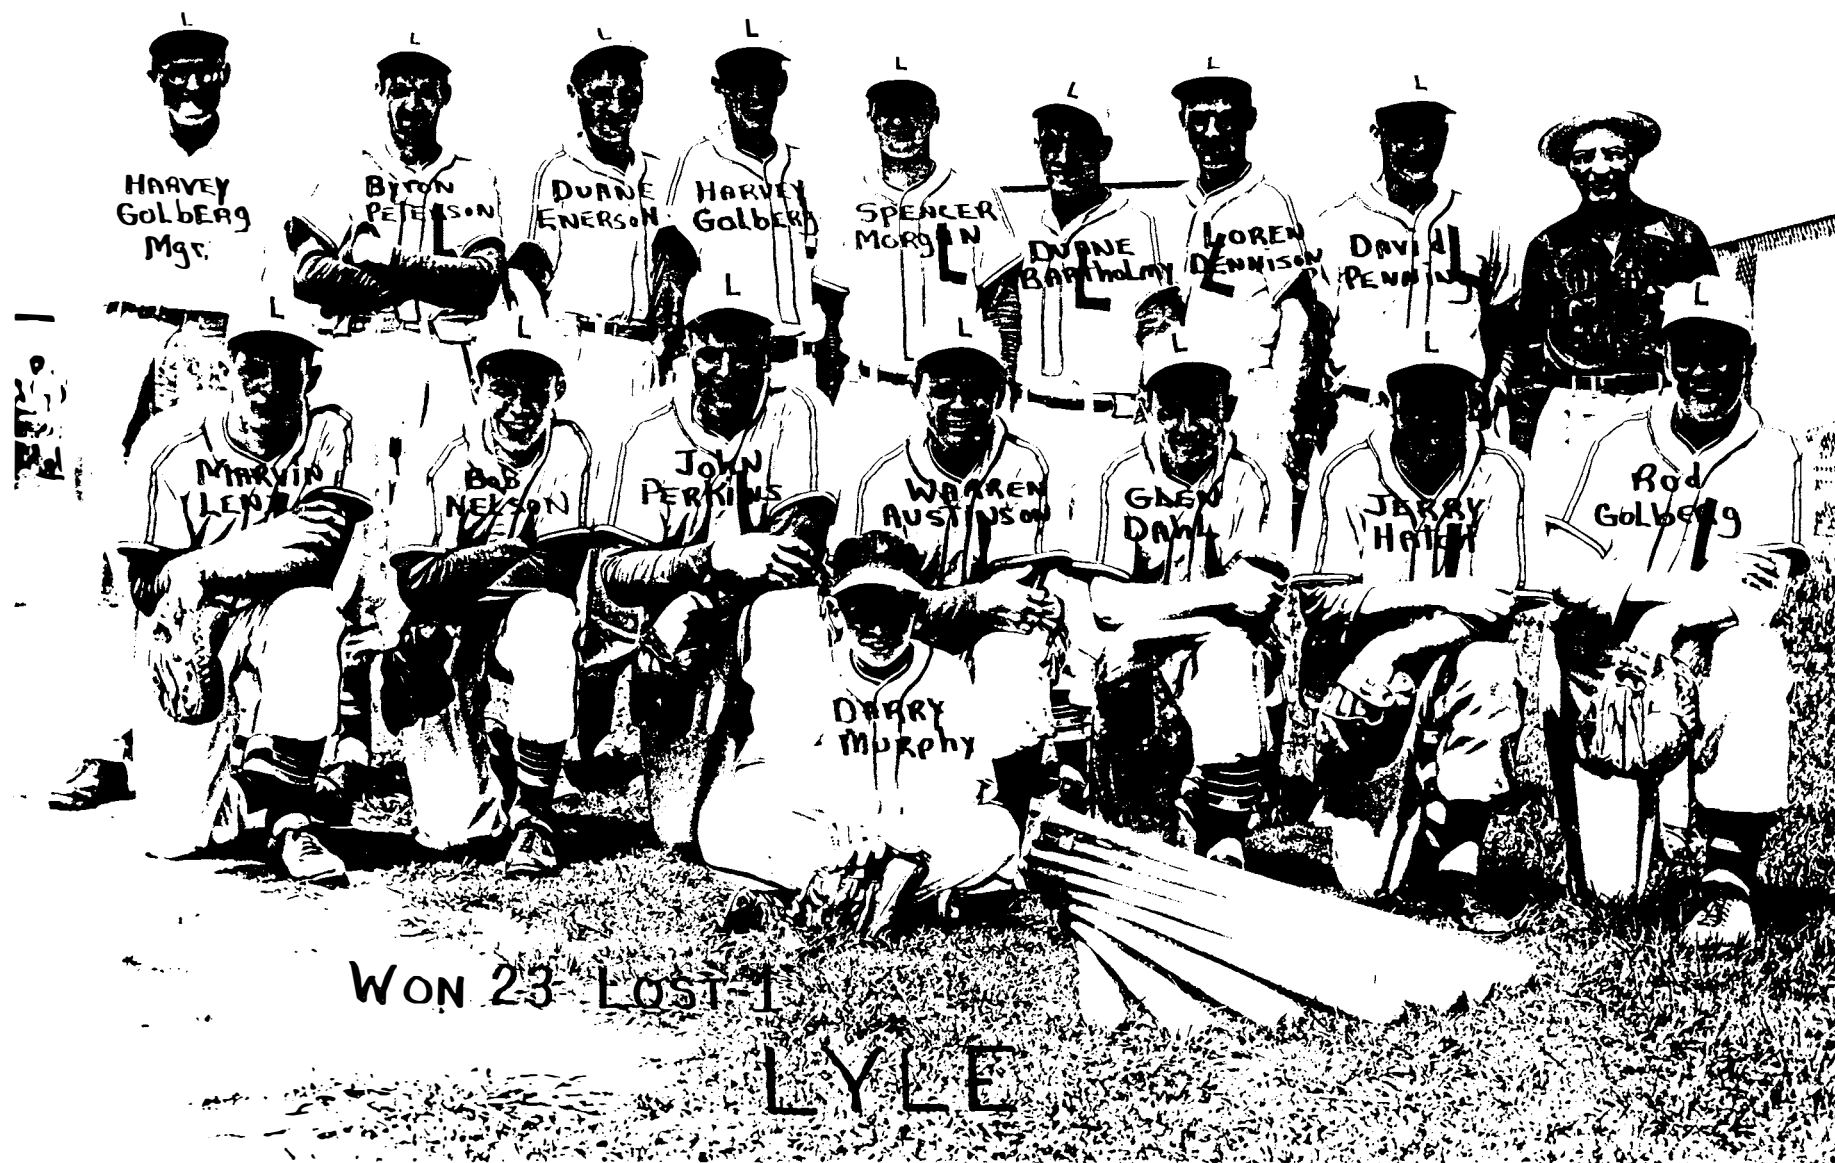

1954 BASEBALL TEAM — Won 23, lost 1. Members from left to right: front row, Marvin Lenz, Robert Nelson, John Perkins, Warren Austinson, Glenn Dahl, Jerry Hatch, Rodney Golberg, batboy Darrell Murphy; back row: Harvey Golberg, Manager Byron Peterson, Duane Enerson, Harvey Golberg Jr., Spencer Morgan, Duane Bartholomew, Loren Denison, David Penning, Alva Gregg, manager.