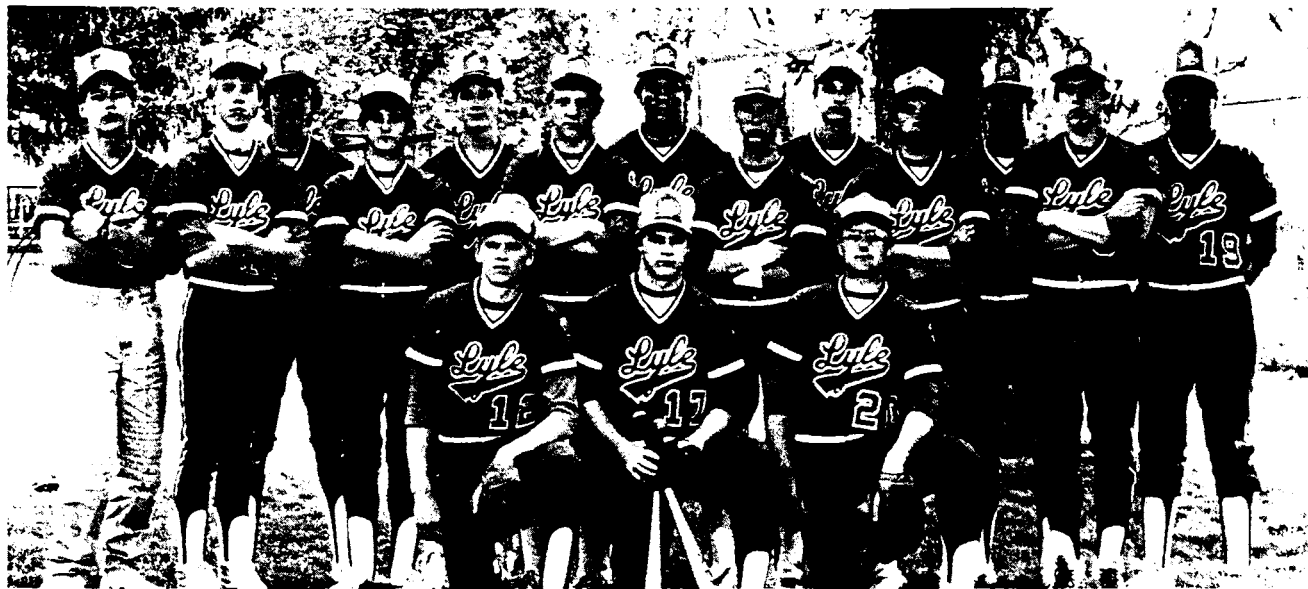

85 *Baseball*

Standing L to R- Stats-Nick Huelman, Mark Kenyon, Billy Smith, Don Swank, Marty Johnson, Scott Rohne, Dave Maaske, Dan Williamson, Derek Nelson, Dan Ransom, Dave Reuter, Arne Luecke, Coach-Steve Bauman. Front Row L to R- Rich Williamson, Tim Nelson, Todd Bridgeman.