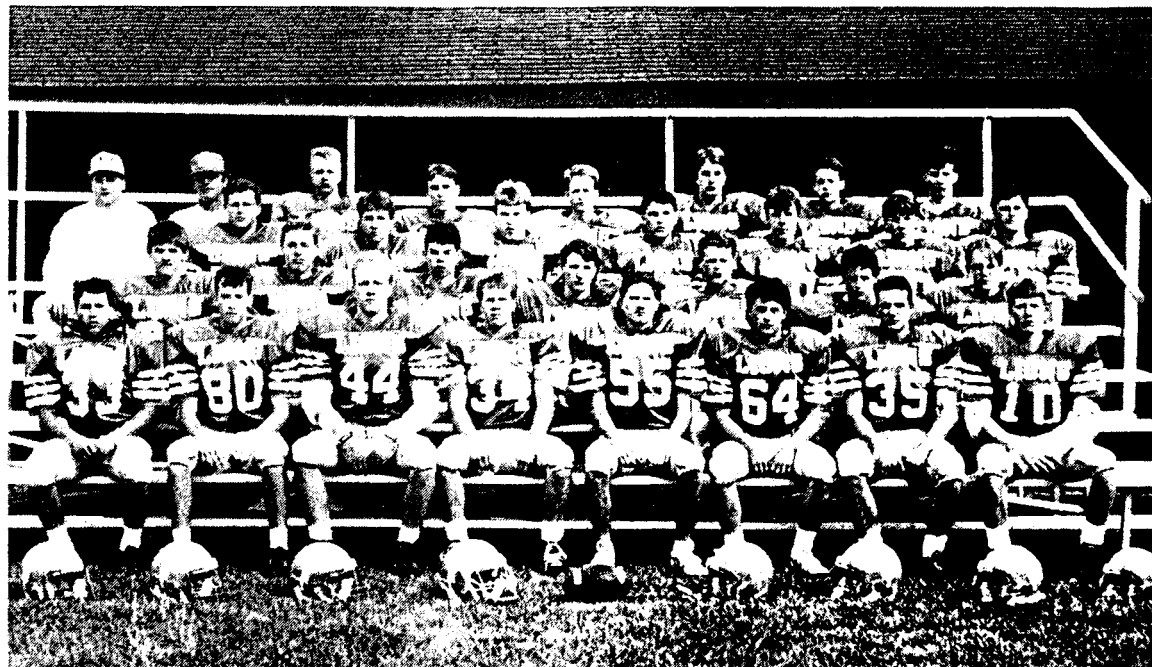

Football

92/93

First Row: Dustin Steinbrink, Jamie Moore, Jeremy Nelson, Mike Fossey, Allan Anderson, Troy Anderson, Mario Rinaldi, Brandon Sampson Second Row: Mike Hanson, Mark Nelson, Kevin Rohne, Tom Hoag, Ryan Rugg, Zach Henemann, Cory Ziegler Third Row: Coach Buntje, Scott Perry, Brian Strouf, Craig Helgeson, Adam Steinbrink, Carl Wellington, Todd Blood, Jake Wilde Fourth Row: Coach Steinbrink, Mitch Helle, Tim Cook, Jeff Olson, Kevin Spinler, Phil Gleason, Lance Whalen