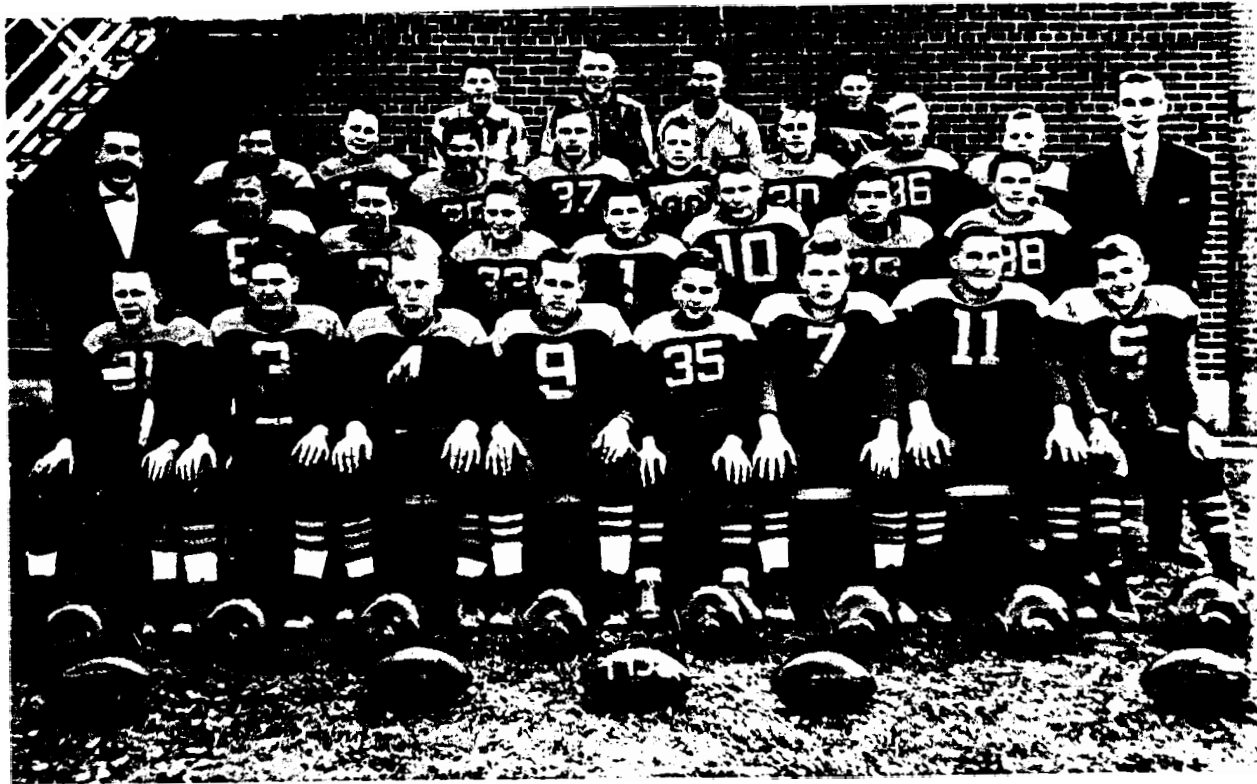

52

FRONT ROW: Left to right; Larry Jacobson, Spencer Morgan, Ron Nelson, Dick Jacobson,
SECOND ROW: Coach-Rolloff, Harvey Golberg, Ron Reuter, Lawrence Jensen, Merwin Read,
THIRD ROW: Dick Dyrland, Paul Anderson, Earl Farlinger, Assistant Coach-Wold,
HUBERT SCHULTZ, Fred Nelson, Keith Hall, Wayne Chilson, Dick Block, Tommy
Knudsen Russell Miller, Paul Anderson.
BACK ROW: Managers-David Lillegaard and Jack Koopal, John Rush, Ed Stark.

53

52

BACK ROW:
Left to right;
Coach Wold
Dick Dyrland
Ronald Reuter
Dick Jacobson
John Rush
O. C. Huff
Merwin Read
FRONT ROW:
Spencer Morgan
Harvey Golberg
Paul Noeick
Dave Penning
Jack Koopal