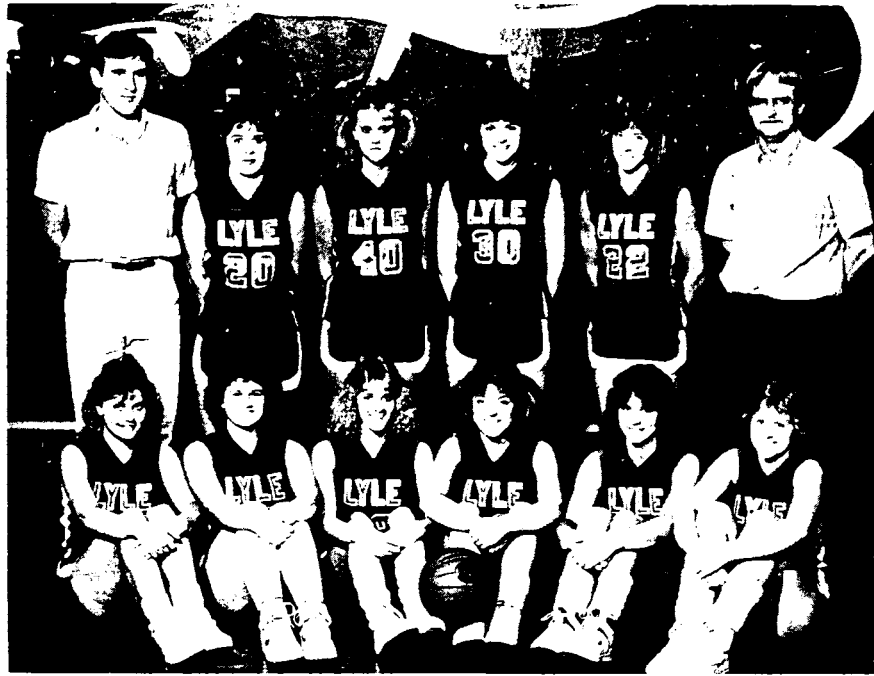

86 A-SQUAD BASKETBALL 87

Back row l to r: Asst. coach Chris Skinner, Tracey Douglas, Colleen Nelson, Danna Lastin, Carrie Harrison, Coach Steve Baumann. Front row: Anna Luecke, Kathy Walter, Jenny Felte, Kelly Nelson, Trisha Hutchinson, and Carey Truckenmiller.