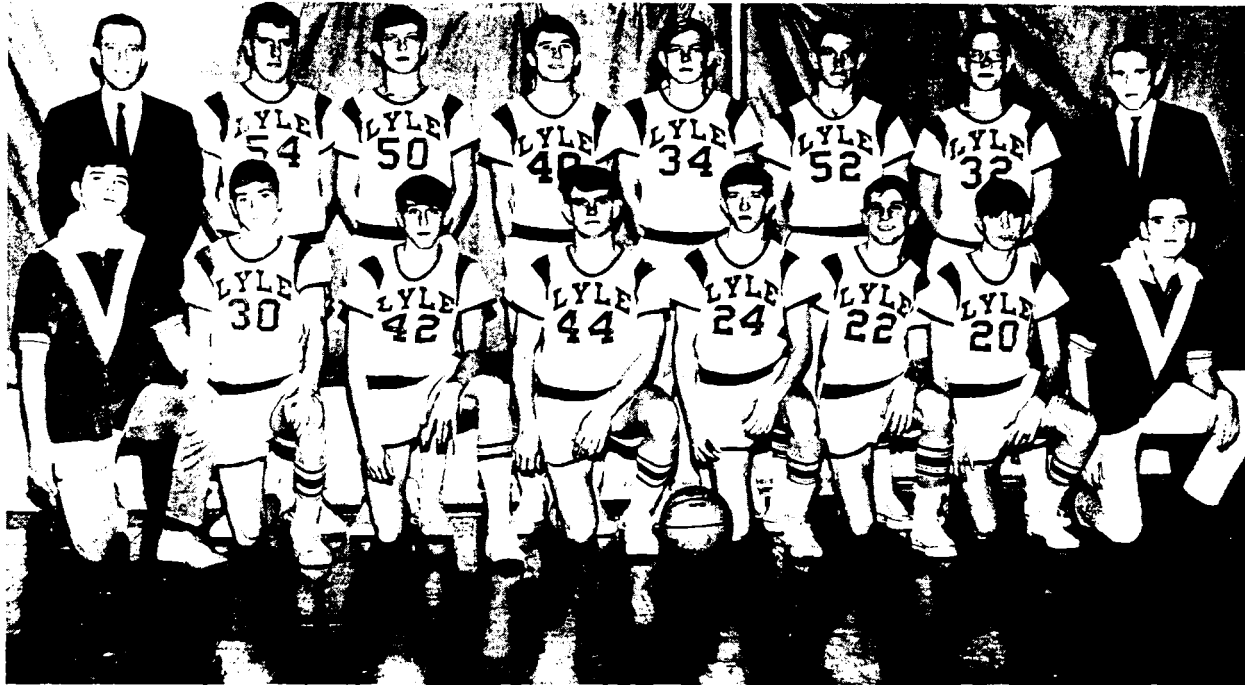

"A" TEAM BASKETBALL

1966-67

FIRST ROW: Bill Reinartz, manager; Monte Strouf, Larry Mildenstein, Larry Cook, Ron Kamp, Roger Uecker, Rod Taylor, Duane Barclay, manager. SECOND ROW: Mr. Oldenkamp, Carl Ellis, Steve Hanson, Dwight Goslee, Gene Pell, Lynn Johnson, Arnie Scheffel, Mr. Anderson.

SCOREBOARD