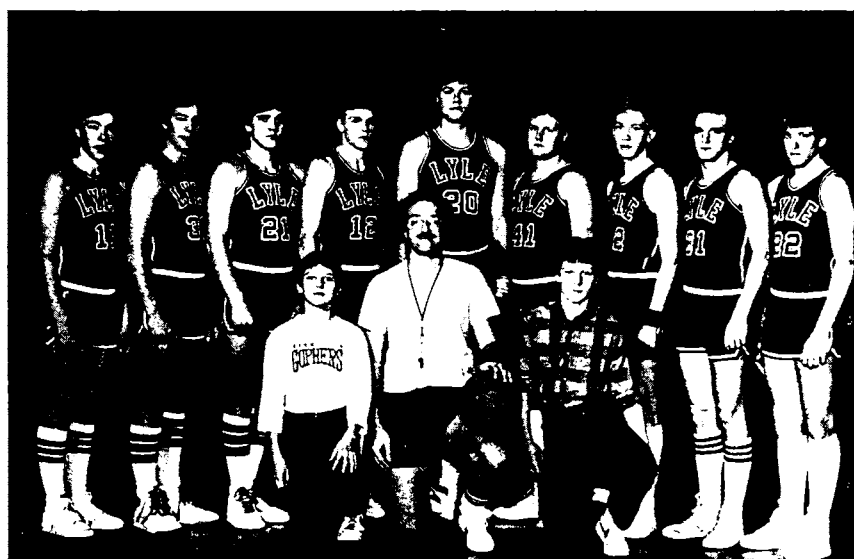

First Row. L-R. Mgr. Brad Walter, Coach-Dave Wollin, Mgr. Mike Nelson. Second Row Danny Ransom, David Reuter, Arne Luecke, Richie Williamson, Kent Lenz, Todd Bridgeman, Neal Pederson, Tim Nelson, Scott Rohne.

1,396 Points
**Thru
the
hoop**
Richie Williamson