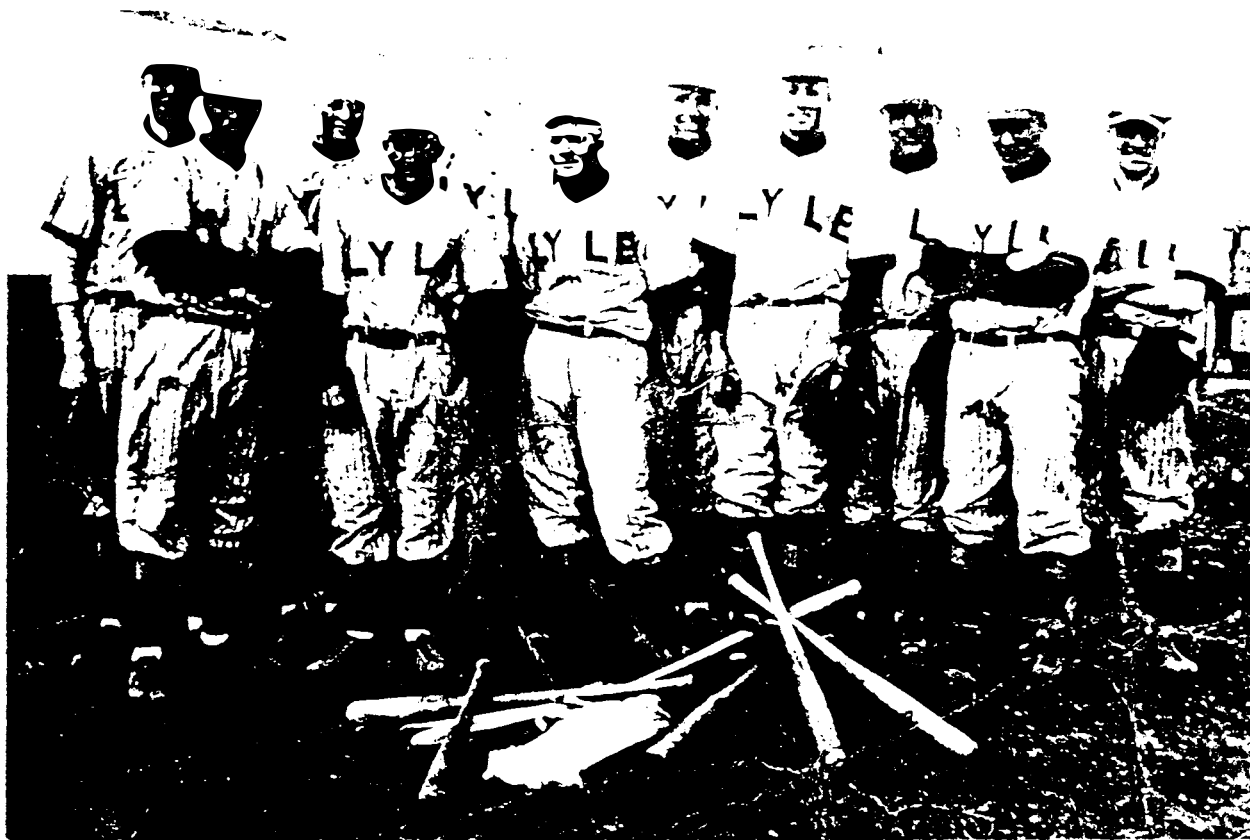

1926 Lyle Baseball Team

Back Row: Hecker Nelson, Harvey Golberg, Oris Golberg, Dorby Johnson, Phil Golberg, P. Eastle; Front Row: Alva Gregg, Judd Dixon, Lee Ryan, C. Hanson, Ted Unruh.

GOLBERG PITCHES BRILLIANT GAME FOR 2ND VICTORY

Locals Bombine Heavy Hitting in 5th and 6th Frames for Runs

BY TOM KOECK

Ideal baseball weather coupled with a brilliant pitching performance by Phil Golberg, ace right-hander, gave Austin fans an enjoyable afternoon yesterday, especially when the Packers came through with a 3 to 0 victory over the Owatonna Aces for their second straight in the Southern Minnesota League campaign.

Hurling a meager 6-hit exhibition that found him striking out 13 Owatonna batsmen, Golberg chalked his second shutout victory of the season. His baffling slants forced the Aces to swing helplessly and only in the ninth inning because of an error, did the visitors get past second base. Golberg's outstanding performance was a duplication of his first appearance at Faribault and the big right-hander yesterday lacked nothing in pitching skill.

2 Owatonna Flingers

Two Owatonna flingers stood the mound duty for the visitors. Erickson, rangy right-hander, had the first shift until he was batted out of the park in the sixth and Prange, another right-hander, finished out the game. Erickson was ticked for seven bingles, while Prange weathered his stay without issuing a single hit. Erickson had three strikeouts and the latter collected one.

It was an all-Austin day. The locals were making their first appearance at home and a record attendance turned out. Flag raising ceremonies in which the Herald Newsboy band, boy scouts, city officials and both clubs took part, preceded the regular game.

All was peaceful in the old ball park until the fifth frame when suddenly the locals exploded and brought in their first counter that broke up the heretofore tight, scoreless affair. Hub Golberg, lanky first sacker, provided fans with a thrill when he parked a double out in center field, but he overran second base and got caught at third, when Ekedal plastered a slow bobble at Pitcher Erickson. Ekedal was forced at second base when Nordly bounced another at Erickson and with two down things looked mighty dark.

It remained for "Black" Olson, fireball third sacker, to put the final touches on an eventful inning. Still lacking a little wind, when he was knocked flat the previous inning by a charging Owatonna on the baseline, Olson shouldered his heavy club, determined then and there to sock the cover off the ball. His first pair of swings started a mild dust storm and he scowled unhappily as he untangled himself for his final

Never let it be said that "Black" Olson didn't do his best. He did even better. For on the next pitch, a straight one in the groove, Olson swung . . . and out the ball sailed in right field, a pretty double which found Nordly scampering home with the opening run. The wild key-stone sacker got caught off second, however, and the side retired.

Miss Homie Plate

They were off again in the sixth, when both Golberg and Kulawic hit mighty drives that just missed clearing the fences. Peterson and Cawley scored on the hits and Erickson retired. Prange succeeded in tying down the Packer's efforts and the frame ended with McDowell, Golberg and Ekedal stranded on the sacks.