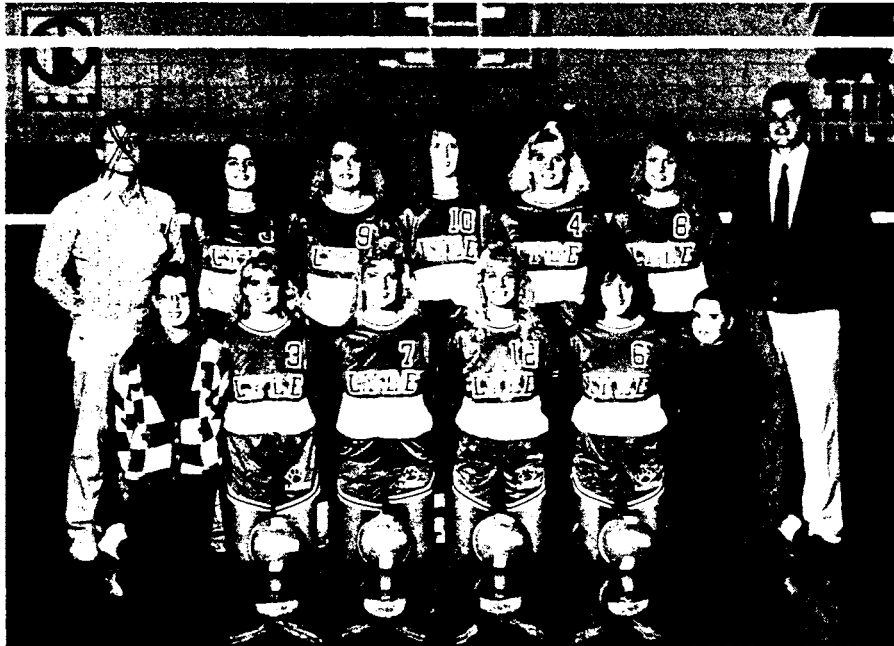

Volleyball

Back Row: Coach Heinecke, Shannon Price, Tara Kenyon, Alison Cooling, Hilary Austinson, Laura Chaffee, Coach Swanhorst Front Row: Manager Jesse Cooling, Sarah Helgeson, Tammy Kenyon, Kerry Olson, Kerri Goslee, Manager Alyssa Rohne