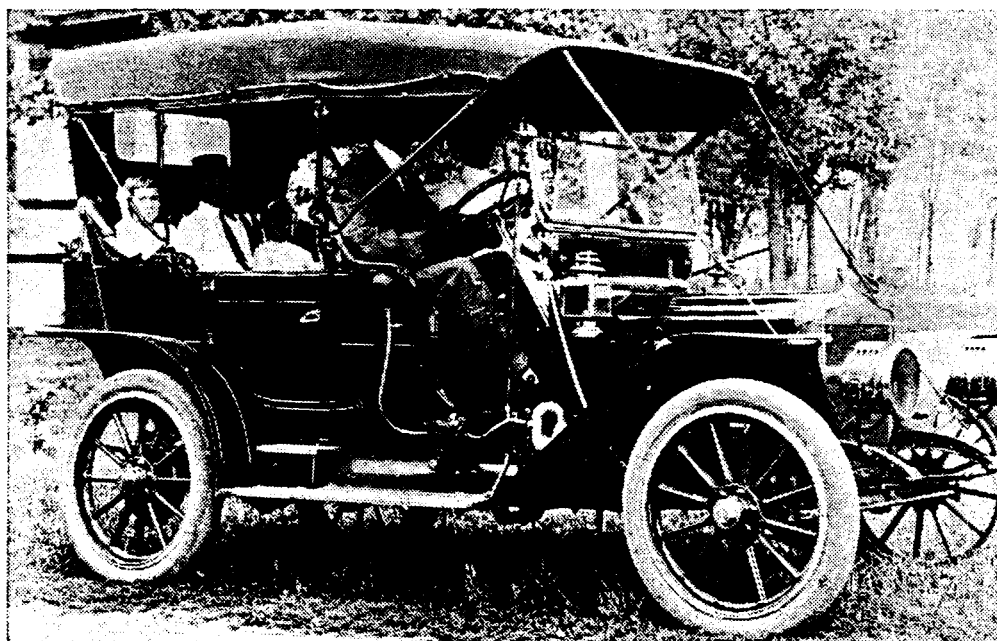

1910 Maxwell owned by Frank Beach, cashier at First National Bank. With his wife and family, Catherine, John, and Marjorie.