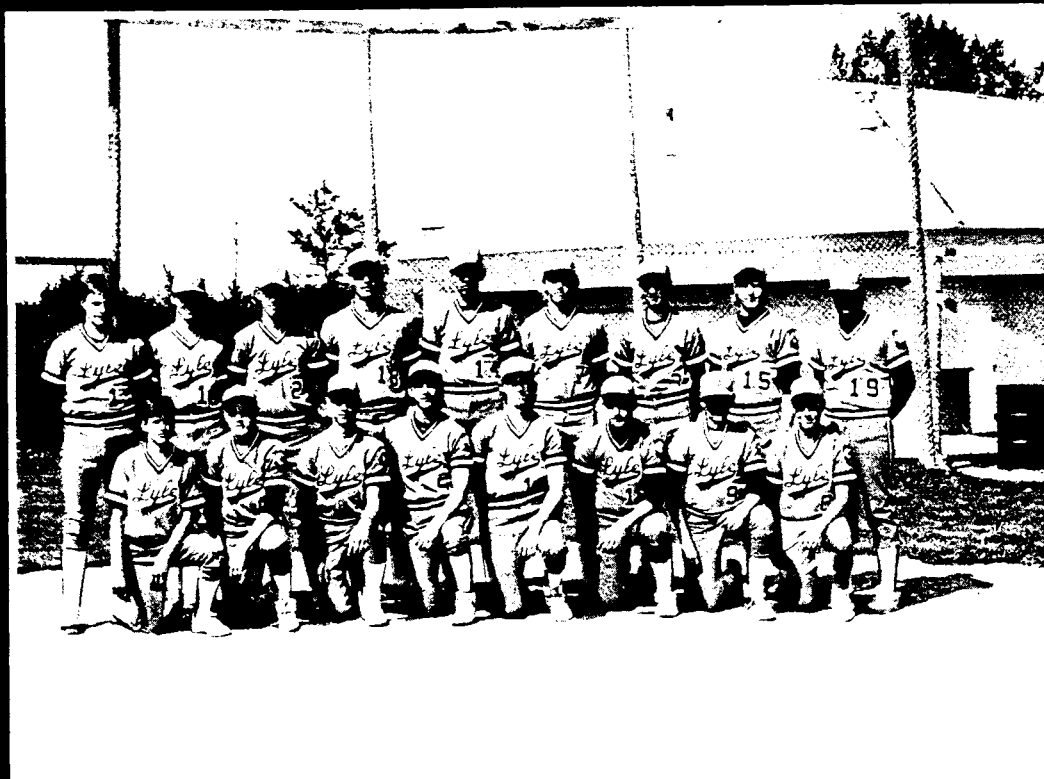

BOYS BASEBALL

This year Dan received the Stolen base award, Golden Glove award, MVP and was named to the All-District, All-Area, and the All-Conference baseball teams.

This year, Mark received the Batting Champ award, was named to All-District baseball team and also he was an All-Conference selection.

1989 LHS BASEBALL TEAM

ALL-CONFERENCE

HONORABLE MENTION

Dan Williamson
Mark Kenyon

Brad Walter
Brant Strout

Joel Nelson