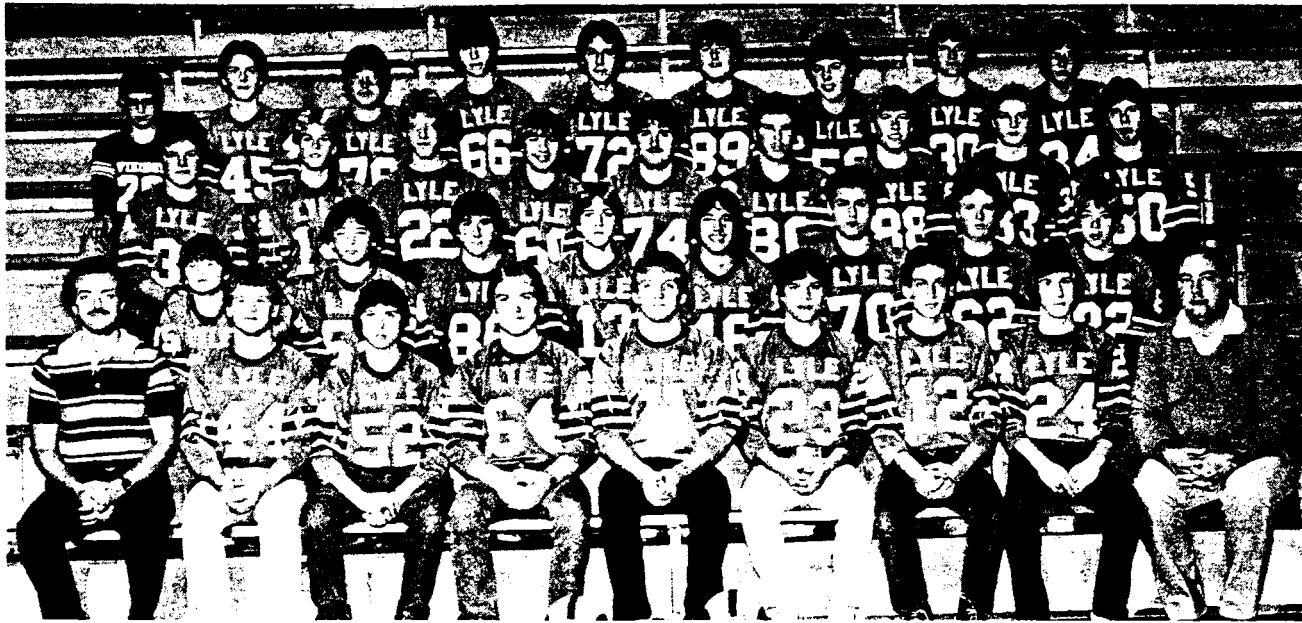

82/83 Football

Row 1-Coach Dave Wollin, Doug Magee, Keith Bartlett, Donny Svoboda, Kirk Nelson, Paul Smith, David Dahl, Rod Nelson, Coach Gary Harrison. Row 2-Phillip Bartlett, Todd Bauer, Mike Bartosch, Arne Luecke, David Reuter, Brian Luna, Tommy Anderson, Danny Ransom. Row 3-Tracy Murphy, Rickie Williamson, Nick Everson, Russ Slowinski, Dale Svoboda, Danny Rector, Todd Harrison, Tim Nelson, Brian Scrabeck. Row 4-Mgr. Billy Smith, Greg Roberts, Dan Orth, Roland Farnsworth, Greg Halliday, Steve Orth, Thane Murphy, John Perry, Kent Lenz.