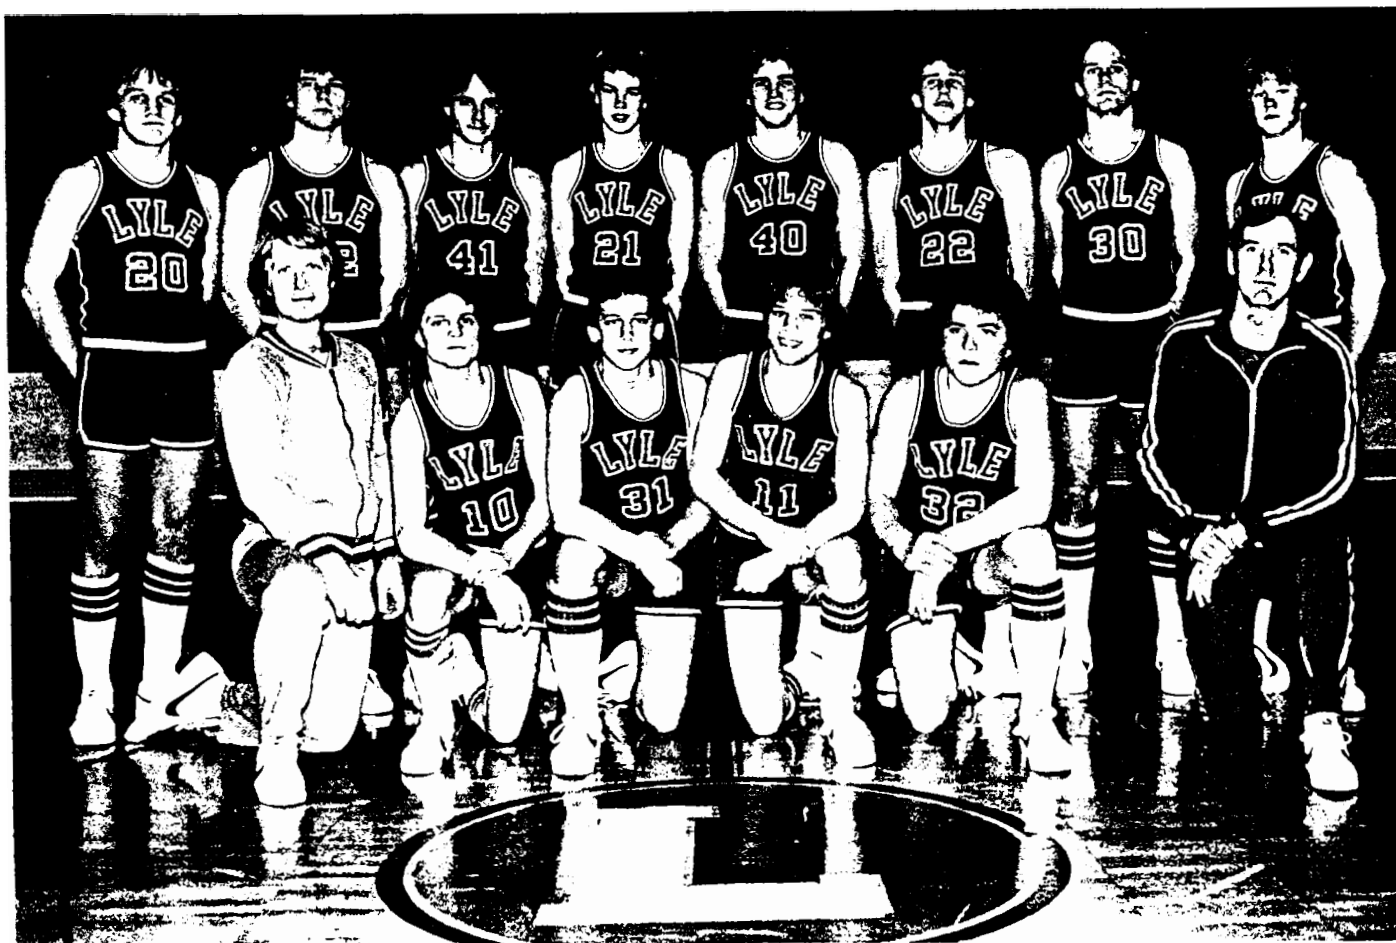

Front Row, Left to Right: Assistant Coach Mr. Vindedahl, Jerry Hanson, David Dahl, Paul Smith, Troy Murphy, Head Coach Mr. Smith. Second Row: Kirk Nelson, *Alan Madson, Jeff Halliday, Jon Smith, *Dennis Ricke, *Bill Hueman, Wayne Fett, *Robert Smith, *Denotes Seniors.