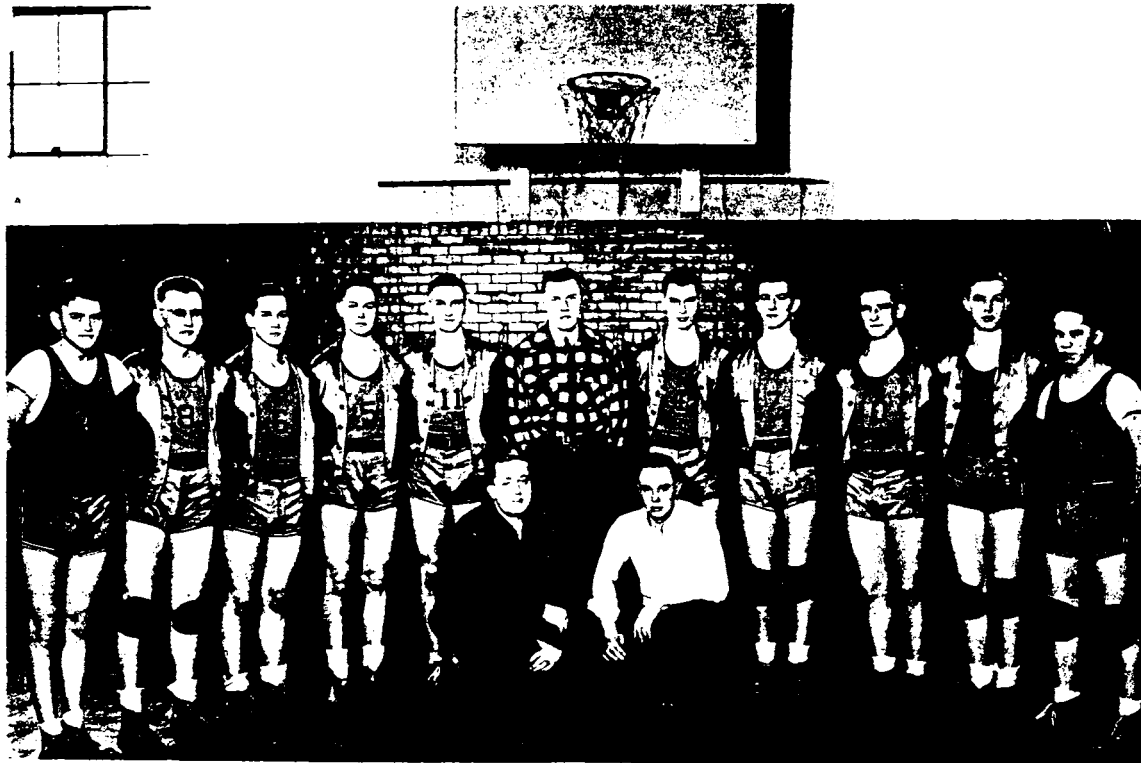

Left to Right: Floyd Austinson, Joy Larson, Clair Johnson, Robert Peterson, Duane Nedderson, Coach Austinson, Neil Fedson, Lloyd Nelson, Roger Huff, Loren Denison, Jerry Fossey, and Managers Hendrickson and Sola. Co-Captains: Huff and Johnson.

45 BASKETBALL 46

The Lyle Basketball team had an impressive record this year in winning eight games and losing eleven. Many of the losses were by a very narrow margin. One of the big disadvantages of the team was lack of experience which was noticeable in some of the games. Although the team was small they had a lot of speed and spirit which enabled them to win their share of games. The squad showed good sportsmanship throughout the season and are to be congratulated on their fine work.

BASKETBALL SCORES

OPPONENTS	WE	THEY
Elkton	28	17
Leroy	26	44
St. Ansgar	33	40
Adams	35	57
Rose Creek	25	22
Elkton	37	19
Leroy	33	54
Rose Creek	48	32
Emmons	45	28
Austin B	23	24
Alden	42	28
Blooming Prairie	35	38
Austin B	27	38
Adams	39	62
Alden	44	45
St. Ansgar	30	31
Emmons	51	40
Blooming Prairie	30	40

SUB-DISTRICT TOURNAMENT

Emmons	28	26
Freeborn	29	46

DISTRICT TOURNAMENT

Freeborn	33	45
Totals	721	776