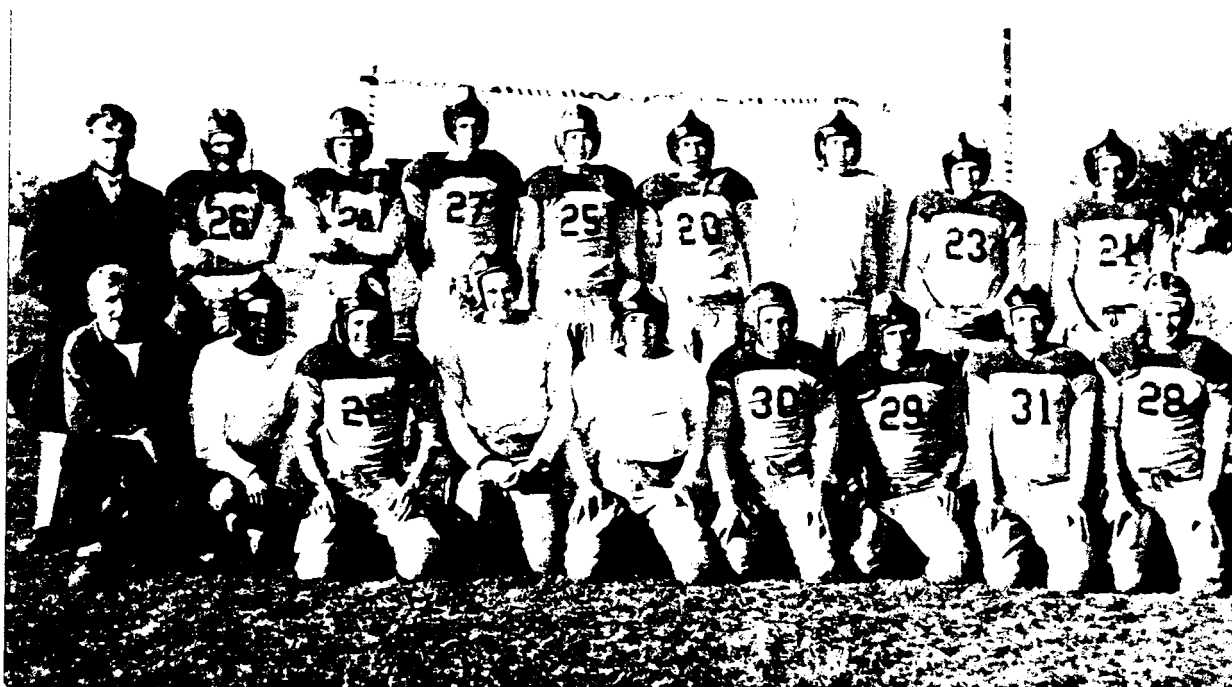

47 - 48

The Mascot Name
"Lyle Lions" came into being
in 1948

48 Football 49

Front row, left to right: Ward Huff-manager, Harold Dennison, Maynard Penning, Eugene Myhre, Clifford Schroeder, Myron Leidal, Wendell Huff, Roger Krause, Robert Nelson. Back row: Coach Harry Mortensen, Chester Nelson, Charles Hunter, Kenneth Block, Carlton Cook, David Nelson, Wayne Lenz, John Perkins, Vernon Volstad.