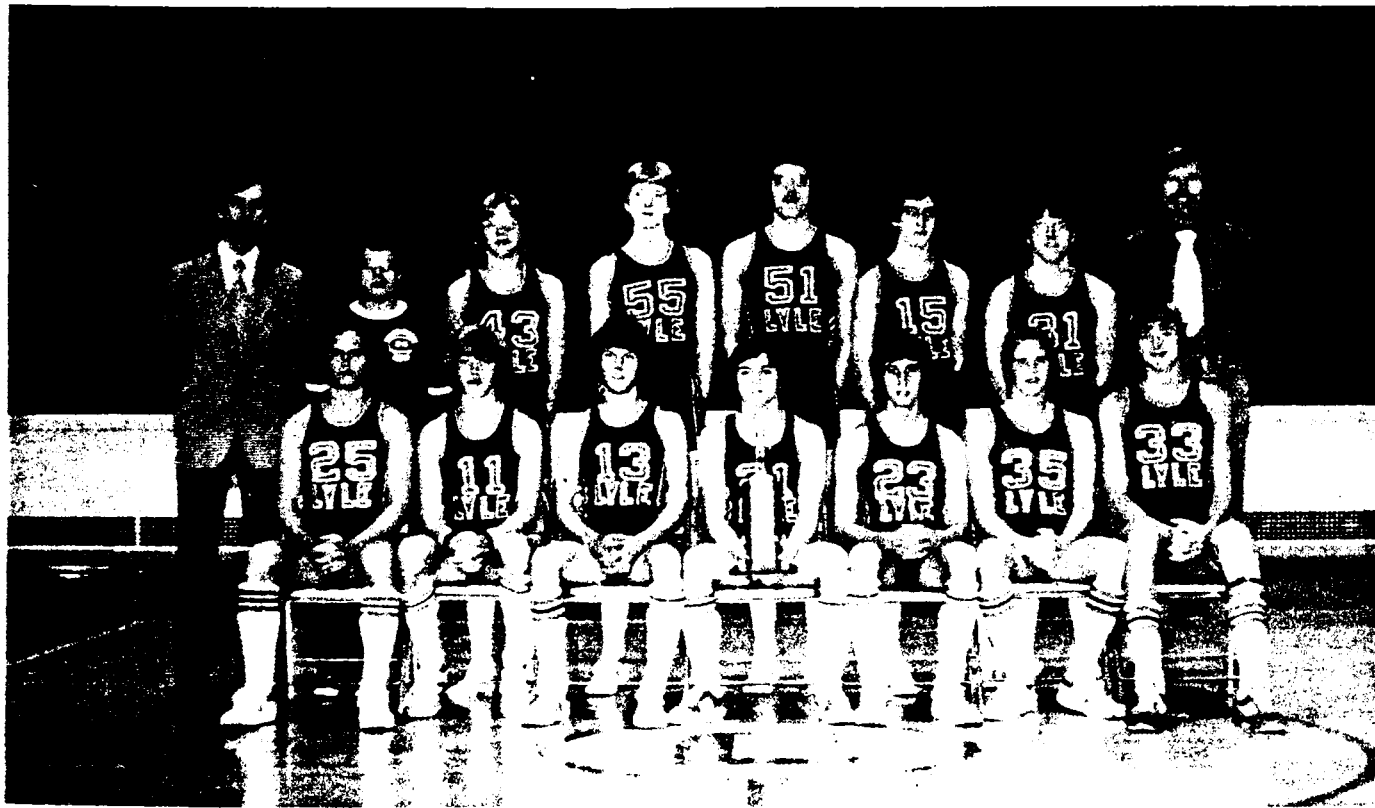

'77 Boys Basketball Season

Front row, left to right; Randy Price, Rodney Wogstad, Doug Young, Don Hanson, David Kline, Joe Nelson, Howard Kruger. Second row: Coach Smith, Manager Jim Smith, Dale Stark, Paul Kruger, Randy Fett, Jim Wilson, Steve Roberts, Assistant Coach Piens.

Scoreboard

TEAM	LYLE	OPP.
Claremont*	52	27
Leroy	54	37
Alden	56	46
Kiester	61	45
Freeborn	61	45
Emmons	41	31
Grand Meadow*	50	31
Elmore	54	34
Glenville*	43	38
Freeborn	78	44
Alden	63	47
Delavan	62	27
Kiester	63	29
Frost	60	49
Emmons	55	41
East Chain	38	17
Bricelyn	44	42
Southland*	44	60

* Denotes non-conference games