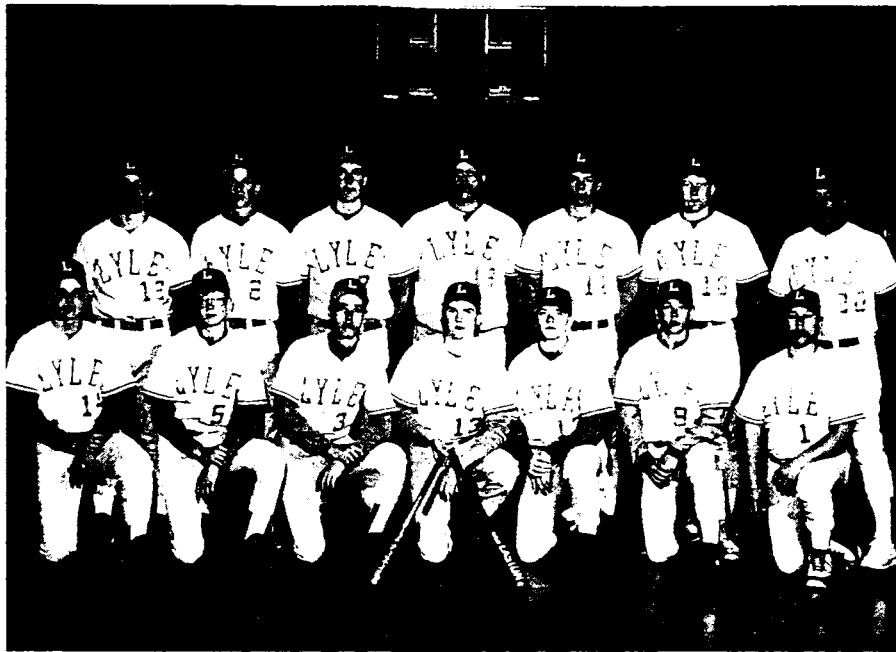

Varsity Baseball Row 1: Ryan Rugg, Brian Sampson, Taran Jack, Brett Anderson, Shawn Enerson, Chans Meyer, Dustin Steinbrink. Row 2: Tim Cook, Jeff Olson, Mark Nelson, Scott Perry, Kevin Rohne, Brandon Sampson, Coach Baumann.

1994 Varsity Baseball

Lyle 8	Fillmore Central 2
Lyle 7	Rushford-Peterson 1
Lyle 3	Rushford-Peterson 7
Lyle 5	Glenville-Emmons 7
Lyle 5	Caledonia 4
Lyle 5	Caledonia 6
Lyle 0	Southland 5
Lyle 1	Houston 4
Lyle 4	Houston 5
Lyle 2	Spring Grove 3
Lyle 1	Spring Grove 3
Lyle 9	Leroy-Ostrander/GM 6
Lyle 10	Fillmore Central 4
Lyle 6	Leroy-Ostrander/GM 12
Lyle 5	Southland 4
Lyle 2	Mabel-Canton 5
Lyle 5	Mabel-Canton 16
Lyle 5	Glenville-Emmons 14

Sub-Section IIA Tournament

Lyle 7	Leroy-Ostrander 6
Lyle 2	Chatfield 11

"The 1994 baseball season was a season of tough breaks. Many of the games came down to the final inning with the boys of spring coming up a run or two short. The season ended in a disappointing loss in the semi-finals of the sub-sections. To sum up the season, we played hard, we won some and we lost some, but we had fun!"

-Coach Baumann